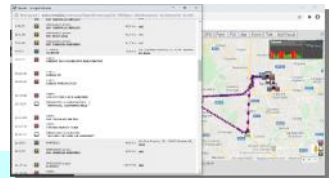

## Visual Tracker

### Control room interface

Historical tracking  
EXCEL format

Real time tracking  
Multiview up to 9 vehicles

Work report  
Fully customizable

API integration  
To connect with third party software