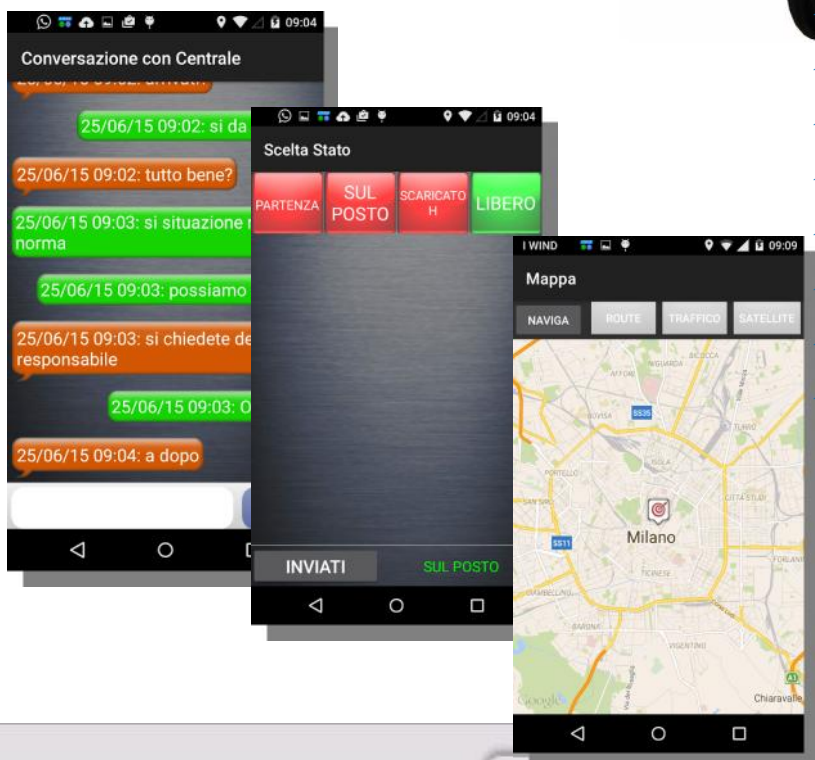

# Visual Tracker

The GPS navigation onboard device that makes it easy the fleet management

Visual Tracker is an advanced satellite phone app to simplify and enhance vehicles activity (whether you are delivering people or goods).

Messages can be exchanged between the office and the drivers using the touchscreen, with an unlimited number of interactions.

Visual Tracker can be installed on the driver's company phone through a very simple procedure, similar to a common app (Google Store).

As standard it is supplied integrated with the Google Maps satellite navigator, which can therefore work in Europe and all over the world.

Hardware needed to use the Visual Tracker is a common mid-range Android operating system, with GPS, data link and touchscreen. Once installed, the app connects automatically to the cloud.

- ✓ Work status button panel
- ✓ Automatic delivery notes
- ✓ Google Maps integration
- ✓ Real time messaging
- ✓ Remote navigator set
- ✓ Historical vehicle route
- ✓ Scheduled deliveries
- ✓ Crew activity details
- ✓ Automatic invoicing