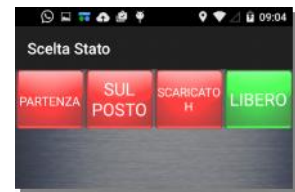

### Features

GPS Navigation

Driving destination from remote

Work status tracking with buttons

Real time tracking

Instant messaging

Crew tracking