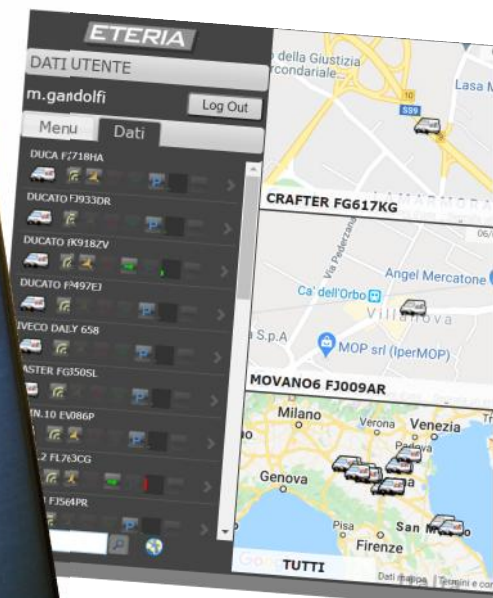

Visual Tracker

The GPS navigation onboard device that makes it easy the fleet management

Visual Tracker is an advanced satellite phone app to simplify and enhance vehicles activity (whether you are delivering people or goods).

Messages can be exchanged between the office and the drivers using the touchscreen, with an unlimited number of interactions.

Visual Tracker can be installed on the driver's company phone through a very simple procedure, similar to a common app (Google Store).

As standard it is supplied integrated with the Google Maps satellite navigator, which can therefore work in Europe and all over the world.

Hardware needed to use the Visual Tracker is a common mid-range Android operating system, with GPS, data link and touchscreen. Once installed, the app connects automatically to the cloud.

Work status buttons customization, vehicle status monitor, configuration interface and integration with the company management system are also available, even coming to delivery notes and invoices automatic generation.